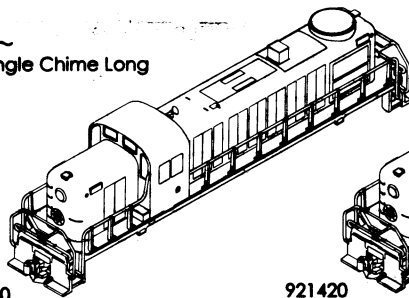

ALCO RS-2 INSTRUCTIONS: RSC-2

934031 Exhaust Stack

920120 Glass Set

920041~
Horn Single Chime Long

921430
Bodyshell RS/RSC-2
Water Cooled

921420
Bodyshell RS/RSC-2
Air Cooled

922101~
Handrail w/o drop step

933031~
Brake Wheel