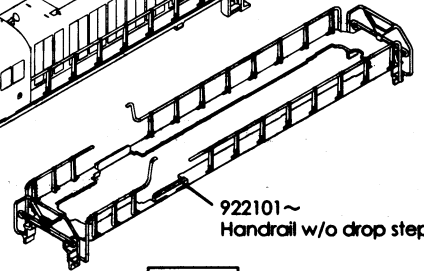

ALCO RS-2 INSTRUCTIONS: RSC-2

934031 Exhaust Stack

920120 Glass Set

920041~
Horn Single Chime Long

921430
Bodyshell RS/RSC-2
Water Cooled

921420
Bodyshell RS/RSC-2
Air Cooled

922101~
Handrail w/o drop step

933031~
Brake Wheel