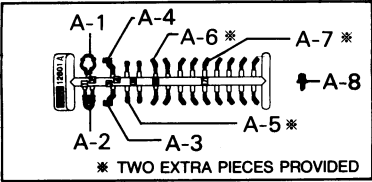

USRA 2-8-2 Heavy MIKADO

N-SCALE

940010 Detail Parts Package, Mikado #3

933010 Detail Parts Package, Mikado #1

934010 Detail Parts Package, Mikado #2

921410 Bodyshell, Mikado Heavy, Black

903010 L.E.D. Assembly

935010 Bodyshell Tender, Mikado

923170 Coupler Set

941042 Tender Truck (Rear)

941032 Tender Truck (Front)

900020 Screw 2 x 4,

NOTICE:		LIMITED WARRANTY					
1. Max. Operational voltage: 12V DC 2. Additional lubrication at time of purchase is not recommended.		KATO U.S.A., INC. warrants that this product will be free from defects in material and workmanship for a period of sixty (60) days from the date of purchase. If this product fails during the warranty period, carefully pack the assembled item in the original carton, together with the dated sales receipt, and return to: KATO U.S.A., INC. 100 Remington Road Schaumburg, IL 60173. Defects due to misuse, improper maintenance <u>and/or abuse are not covered by this warranty.</u> Items that have been modified by the modeler or anyone other than an authorized KATO repair person are not covered by the warranty. This warranty gives you specific legal rights and you may also have other rights which vary from state to state.				KATO U.S.A., INC. 100 Remington Road Schaumburg, IL 60173	
Item Number:		Purchase Date: / /					
		Retailer:					