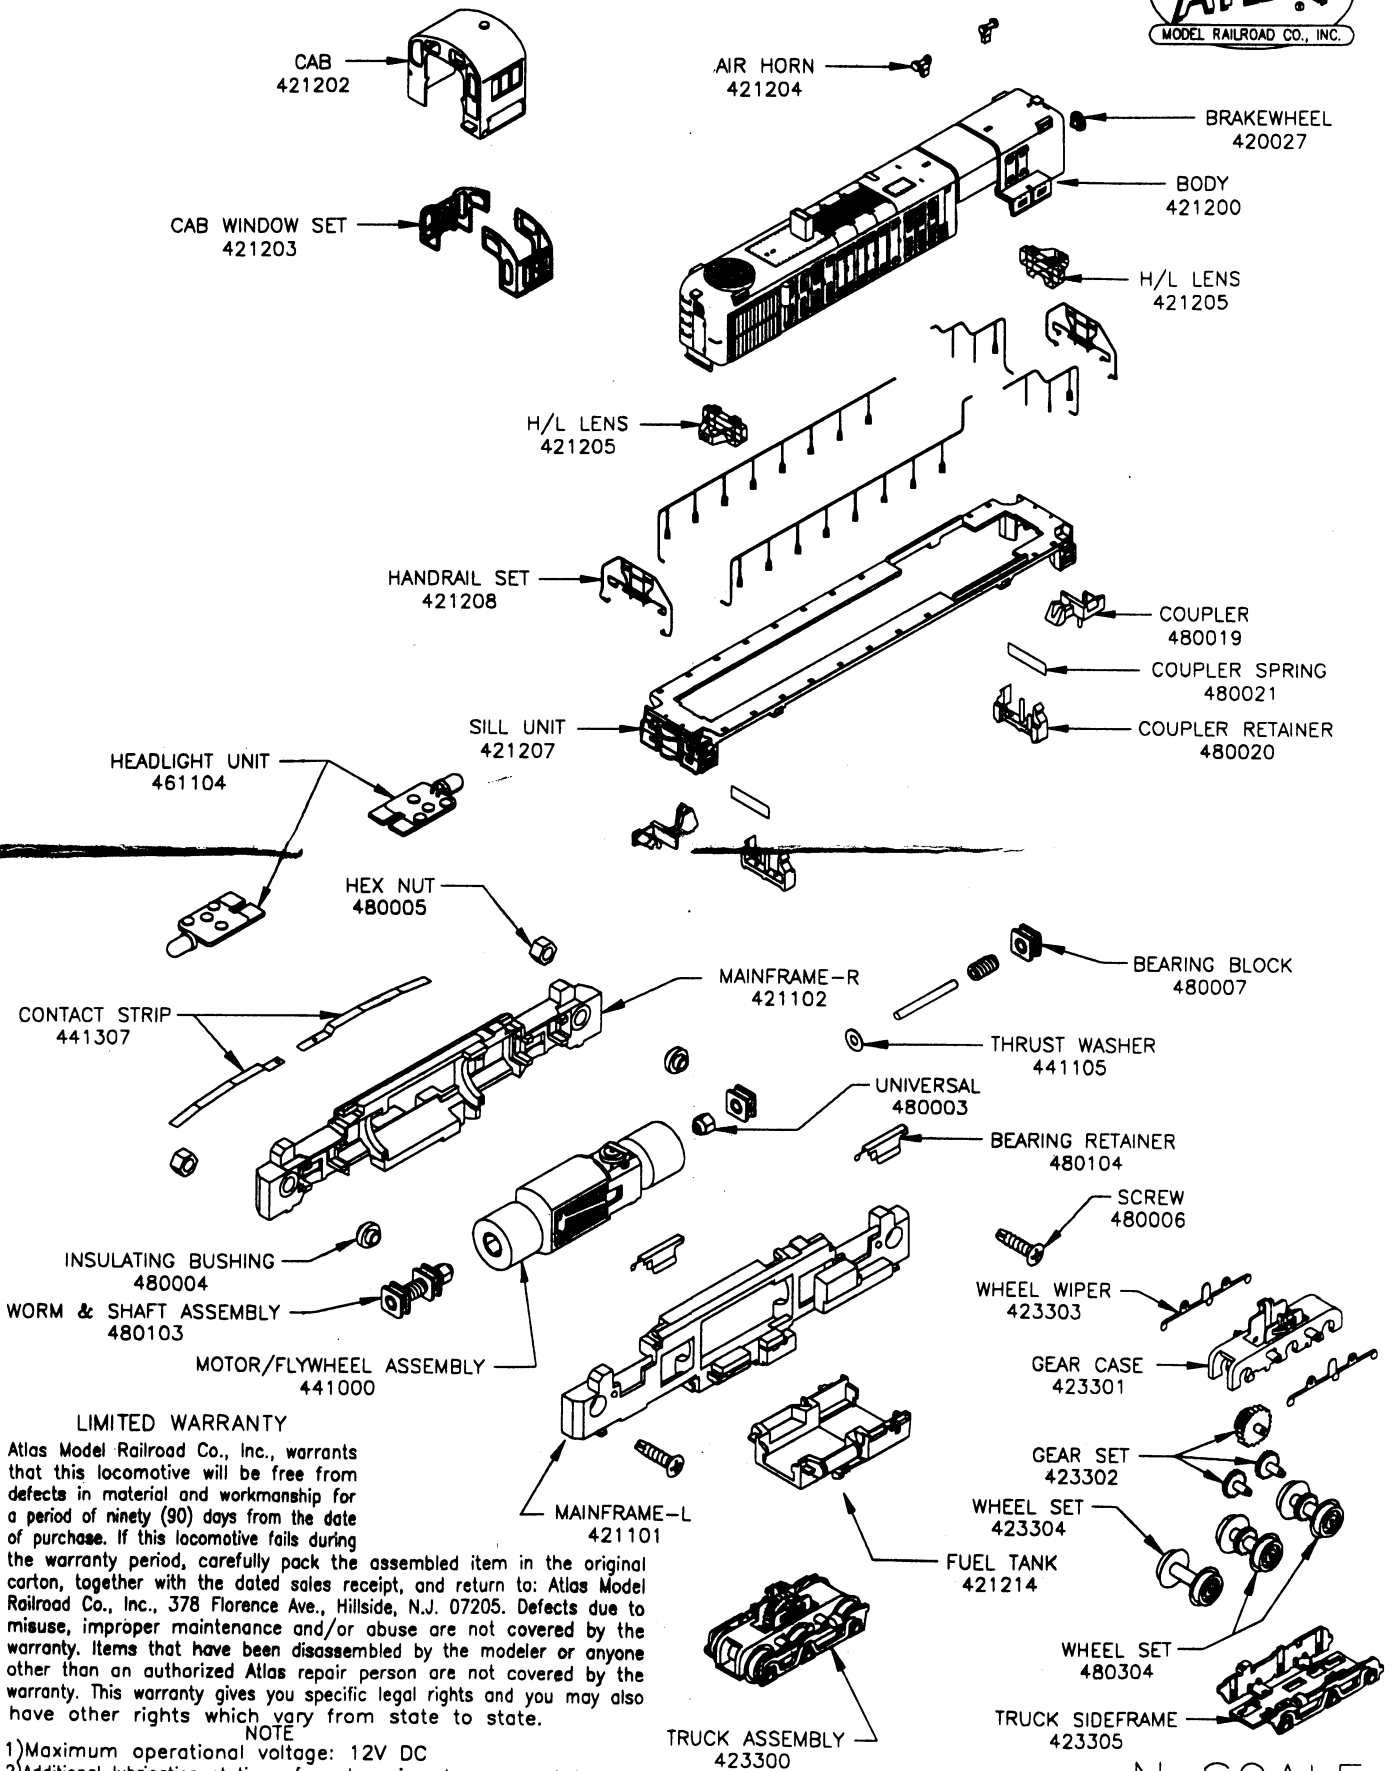

# ALCO RSD-4/5 DIESEL LOCO

### NOTE

- 1) Maximum operational voltage: 12V DC
- 2) Additional lubrication at time of purchase is not recommended.

N SCALE