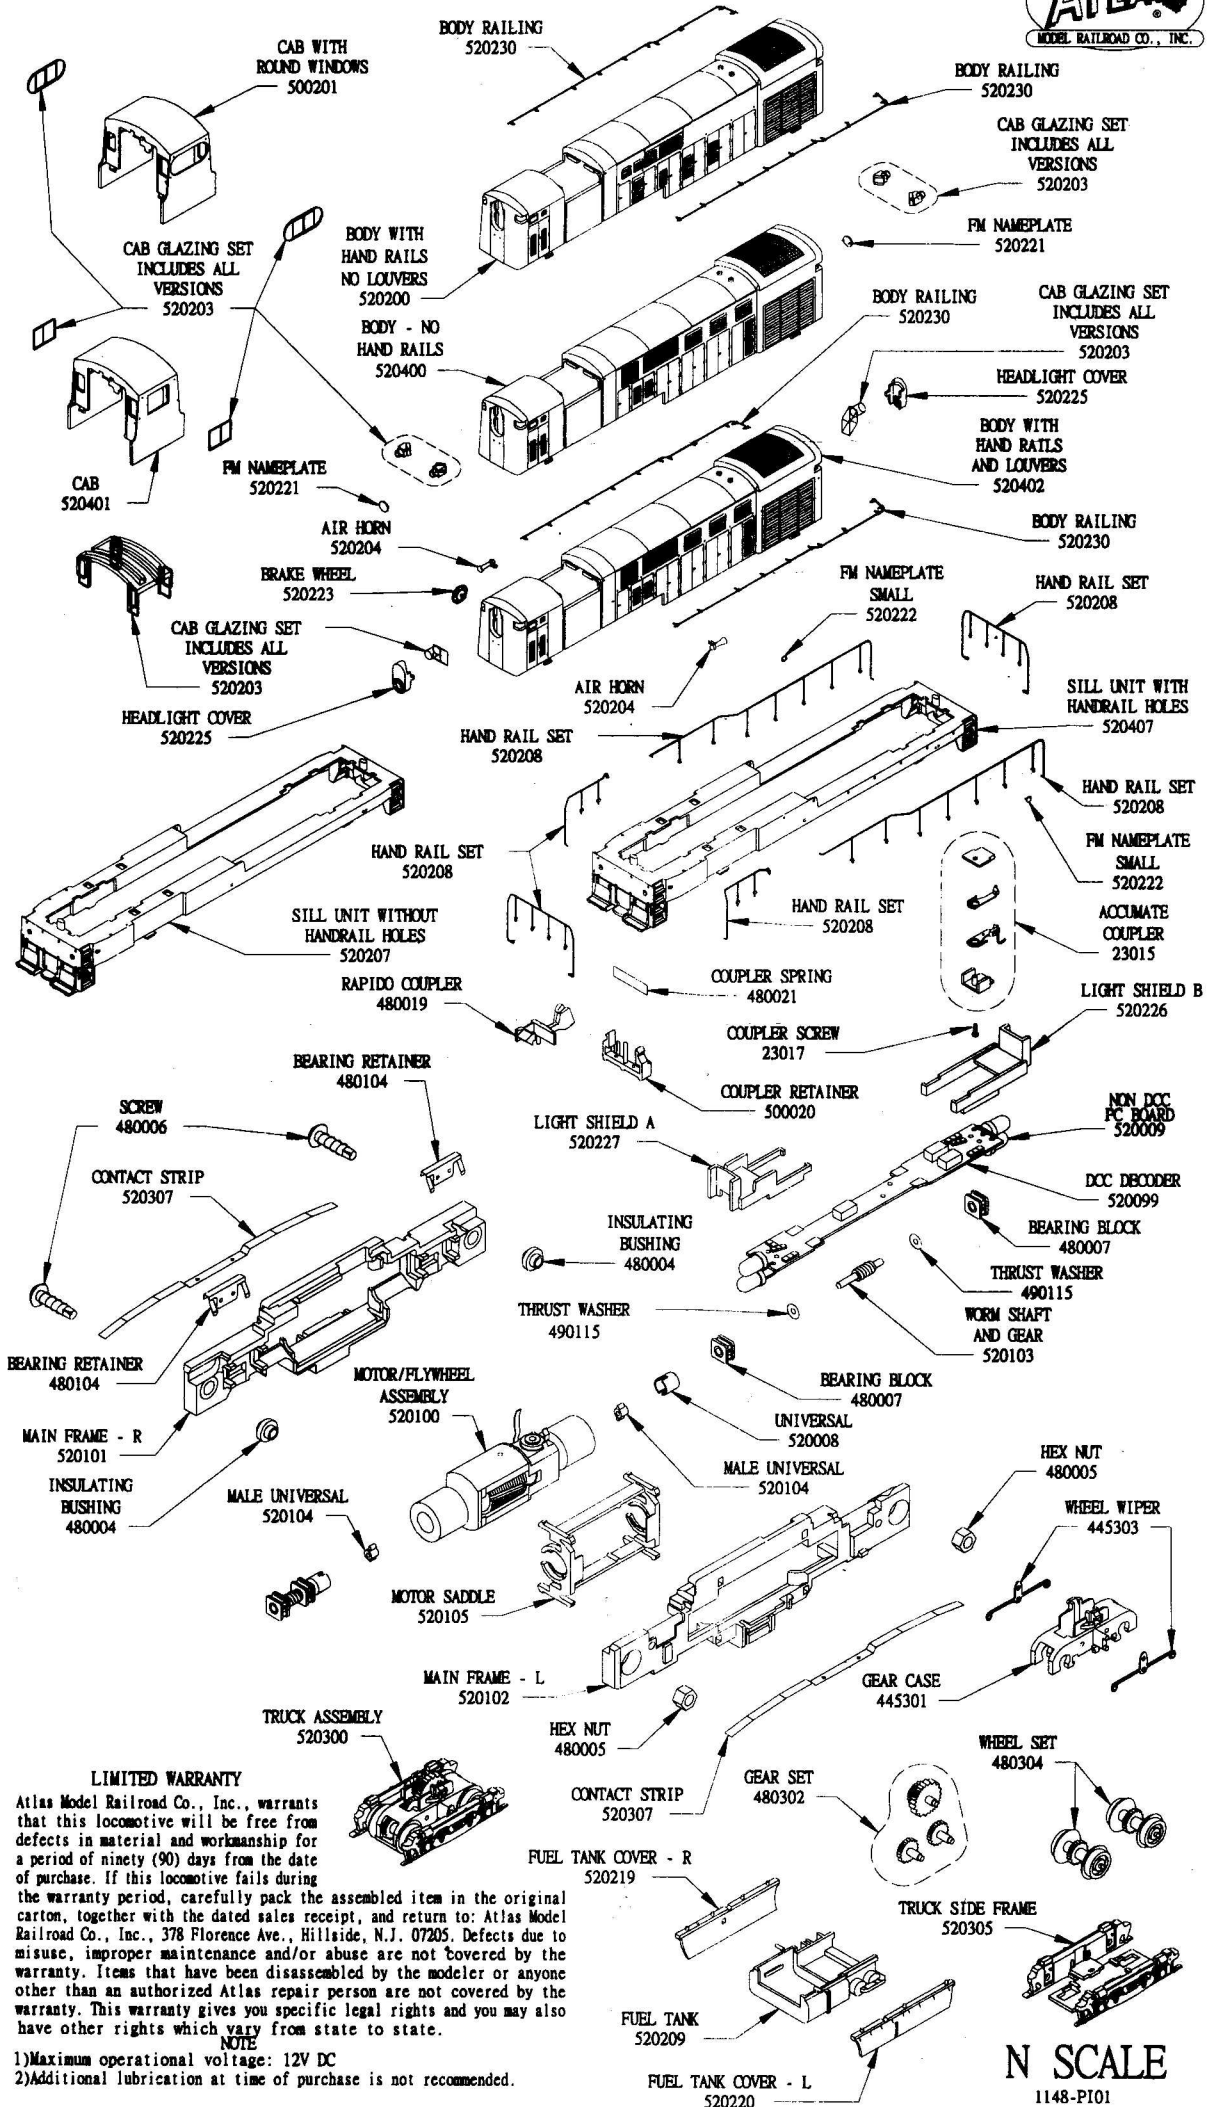

FAIRBANKS MORSE H-15/16 DIESEL LOCO

LIMITED WARRANTY

Atlas Model Railroad Co., Inc., warrants that this locomotive will be free from defects in material and workmanship for a period of ninety (90) days from the date of purchase. If this locomotive fails during the warranty period, carefully pack the assembled item in the original carton, together with the dated sales receipt, and return to: Atlas Model Railroad Co., Inc., 378 Florence Ave., Hillside, N.J. 07205. Defects due to misuse, improper maintenance and/or abuse are not covered by the warranty. Items that have been disassembled by the modeler or anyone other than an authorized Atlas repair person are not covered by the warranty. This warranty gives you specific legal rights and you may also have other rights which vary from state to state.

NOTE

- 1) Maximum operational voltage: 12V DC
- 2) Additional lubrication at time of purchase is not recommended.